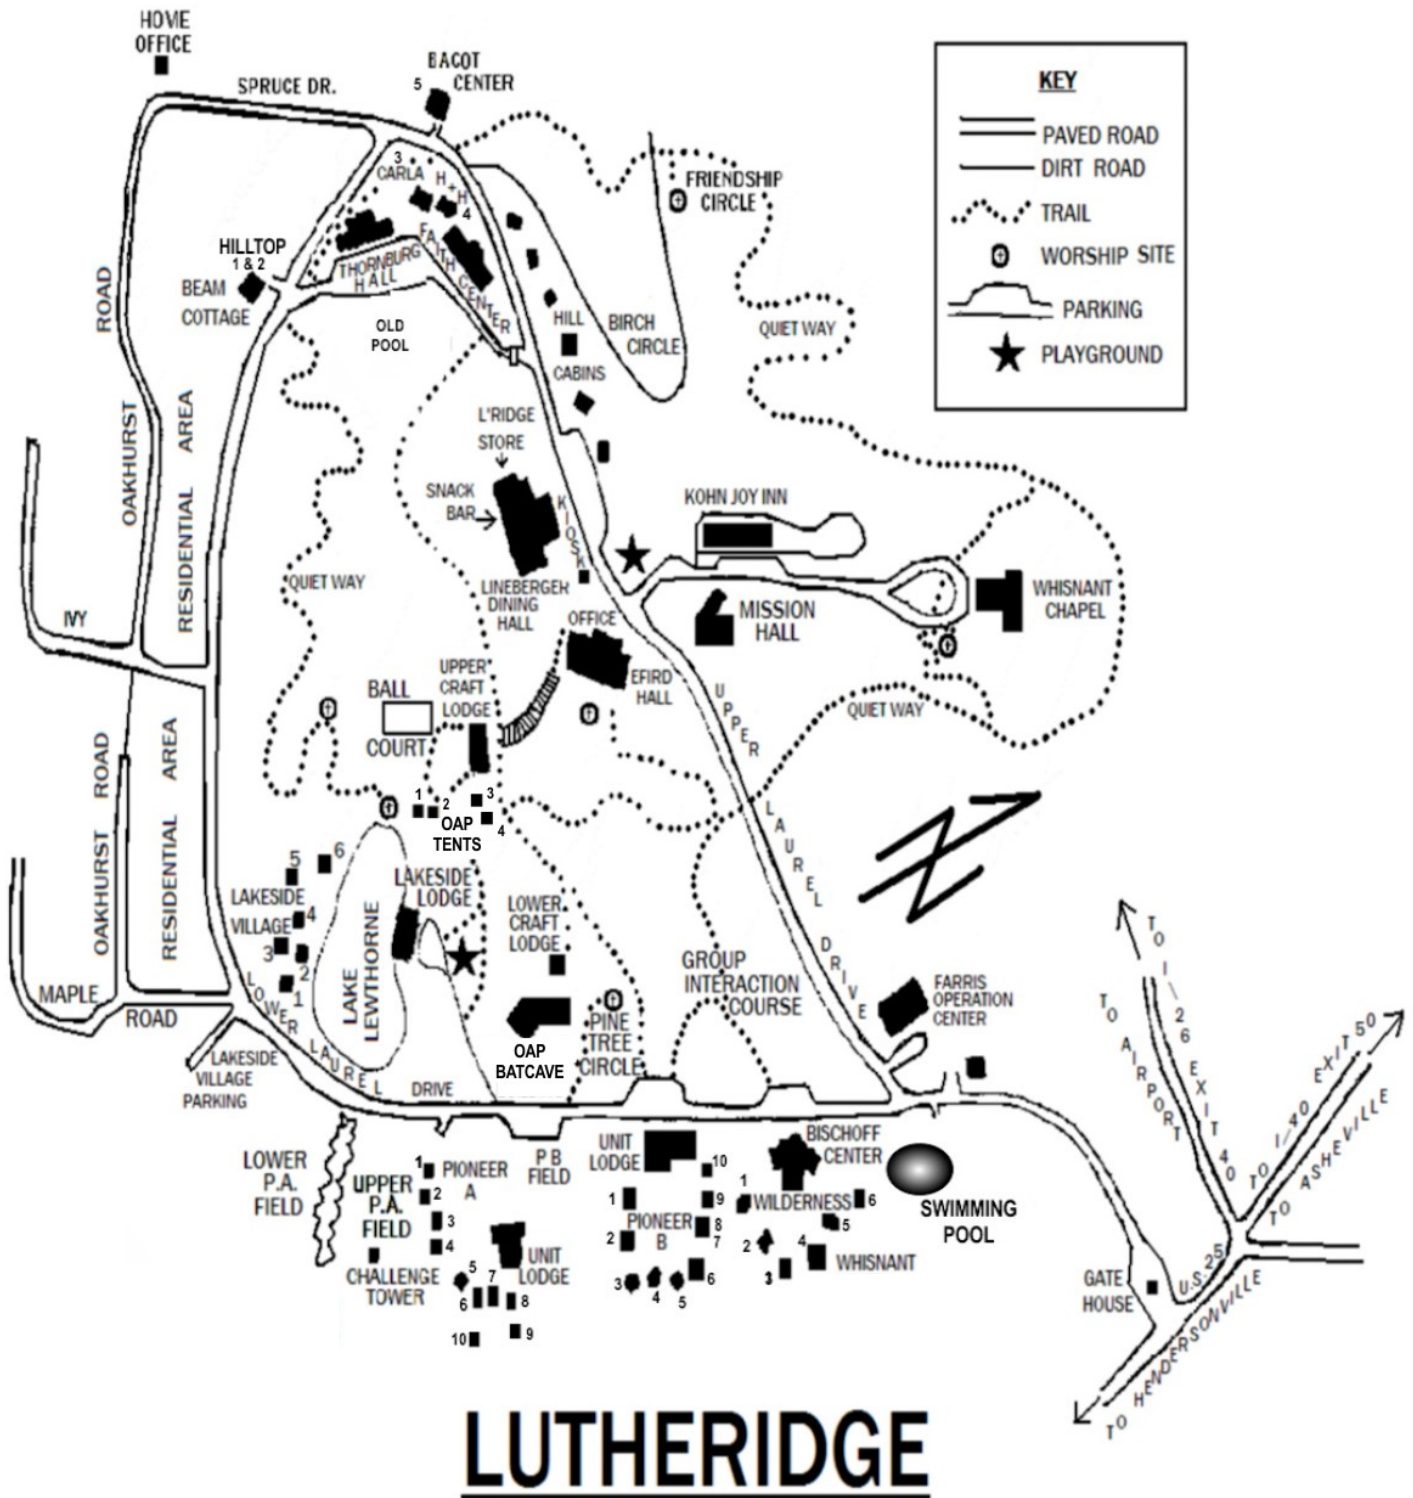

LUTHERIDGE

Lakeside Village

1. Winecoff
2. Grammy
3. Park
4. Nattress
5. Ritchie
6. Rinn

Pioneer A

1. Nilson
2. Schroder
3. Bradshaw
4. Shafer
5. Fritts
6. Fisher
7. Tiece
8. Goodman
9. Fry
10. Ketner

Pioneer B

1. Zimmerman
2. Emmanuel
3. Gray
4. Voight
5. Sligh
6. Harrison
7. Baker
8. Black
9. Lorick
10. Johnson

OAP Tents

1. Rhododendron
2. Mt. Laurel
3. Oak
4. Ivy

Wisnant Village

1. (Wilderness)
1. Graham-Linn
  2. Lipe
  3. Dreher
  4. McSwain
  5. Sox
  6. Zimmerman

Hilltop

1. Beam Left
2. Beam Right
3. Carla
4. H&H
5. Bacot